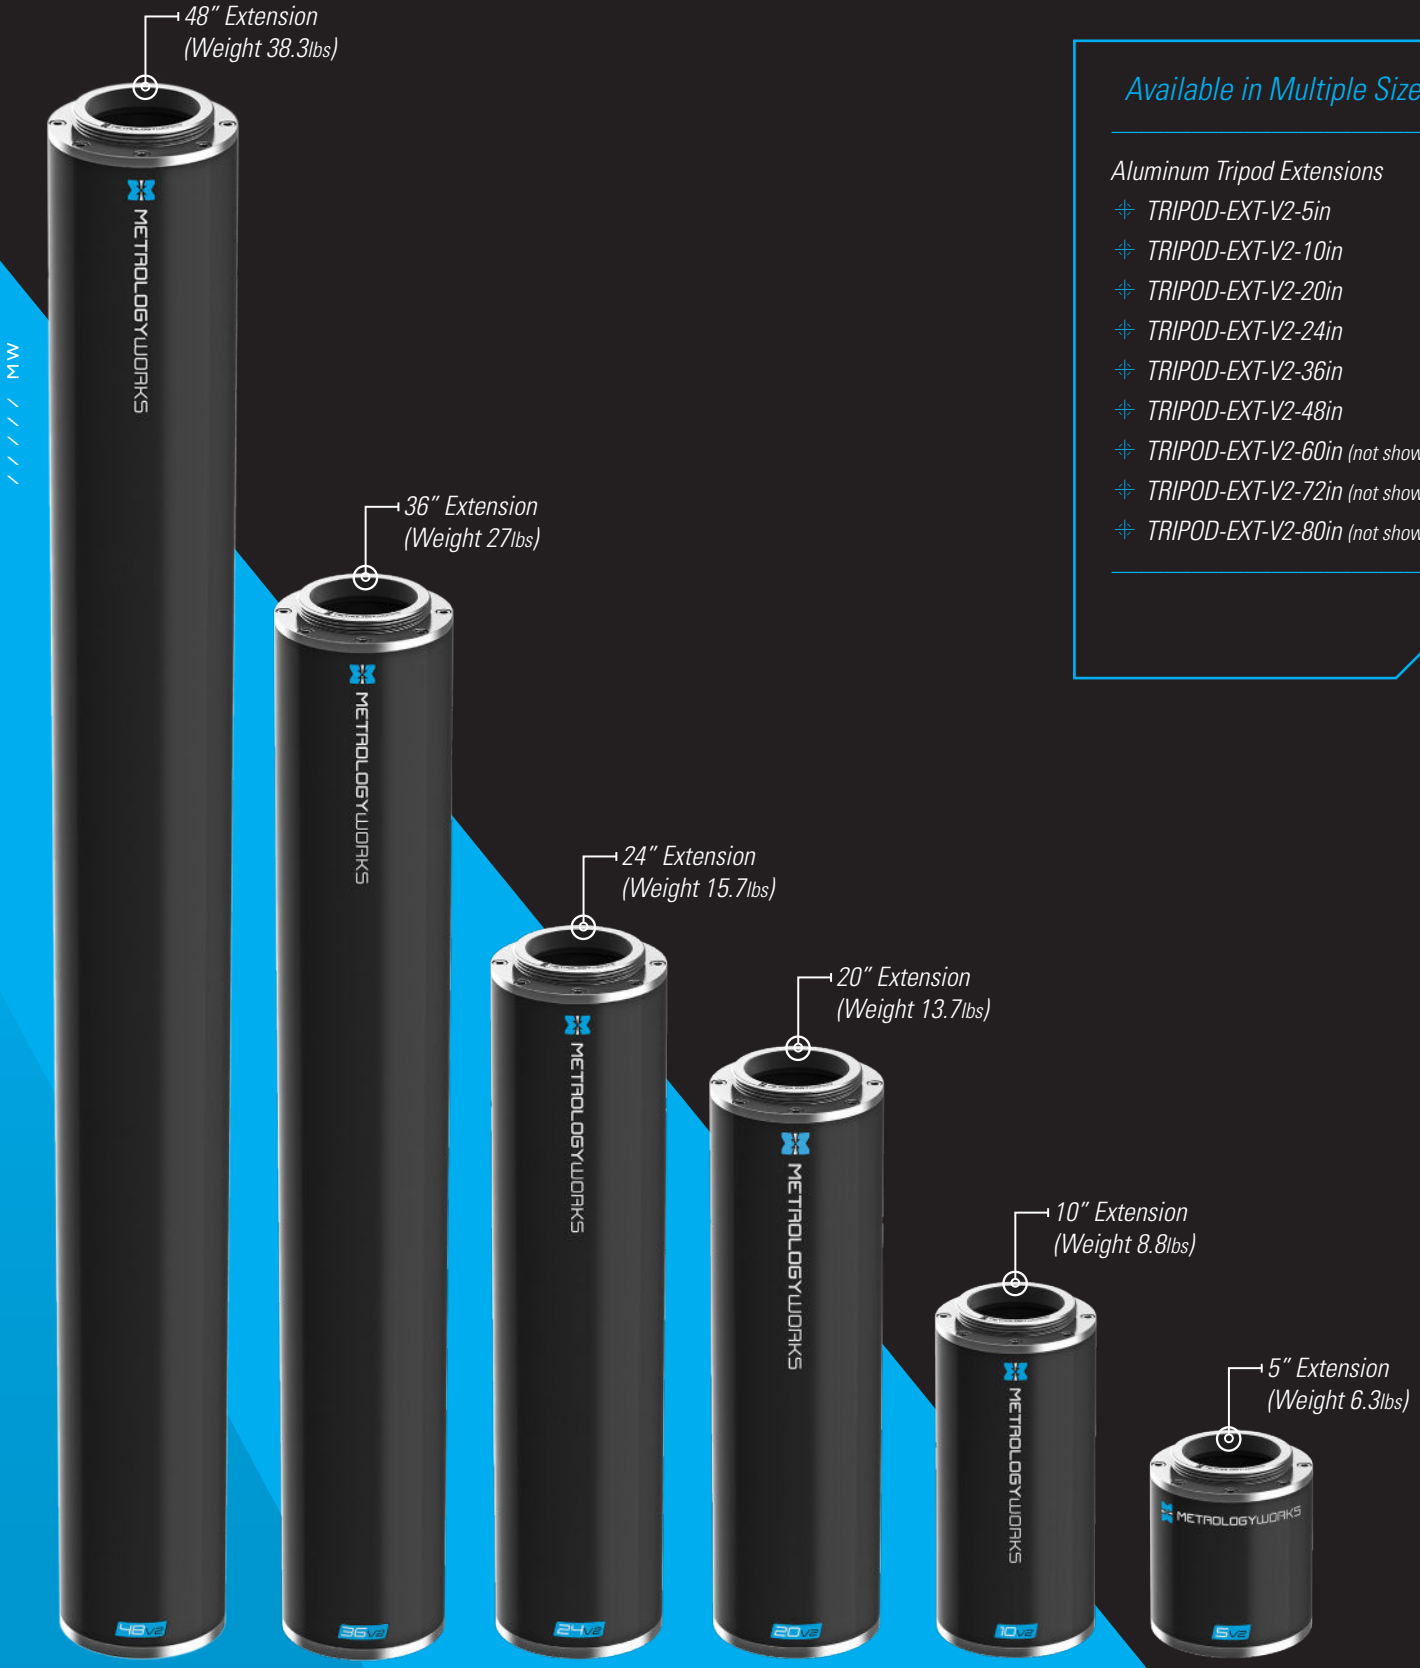

////// MW

FEATURES // // // //

- ✦ *Lightweight for Easy Transport*
- ✦ *Stainless Steel Ends for Durability*

ALUMINUM
TRIPODEXTENSION

Americas, Asia-Pacific
sales@metrologyworks.com
Phone: 816-650-2266

Europe
sales.eu@metrologyworks.com
Phone: +49 33845 48994 0

Available in Multiple Sizes:

- Aluminum Tripod Extensions*
- + TRIPOD-EXT-V2-5in
 - + TRIPOD-EXT-V2-10in
 - + TRIPOD-EXT-V2-20in
 - + TRIPOD-EXT-V2-24in
 - + TRIPOD-EXT-V2-36in
 - + TRIPOD-EXT-V2-48in
 - + TRIPOD-EXT-V2-60in (not shown)
 - + TRIPOD-EXT-V2-72in (not shown)
 - + TRIPOD-EXT-V2-80in (not shown)

TRIPODEXTENSION

www.MetrologyWorks.com

MetrologyWorks, Inc.
105 S.E. Magellan Dr.
Blue Springs, Mo 64014

MetrologyWorks GmbH
Steinstraße 17
14822 Borkheide, Germany