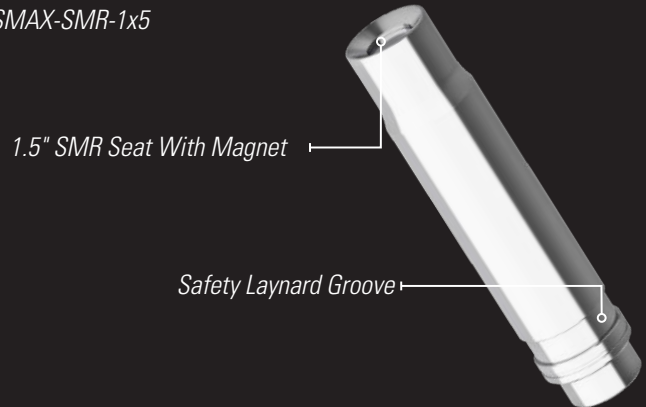

SCANMAX SCANNING KIT

Americas, Asia-Pacific
sales@metrologyworks.com
Phone: 816-650-2266

Europe
sales.eu@metrologyworks.com
Phone: +49 162/1826504

WHITE SCAN SPHERE WITH
STUD MOUNT
PN: SMAX-RS-146x1MM

BOLT ON MAGNET BASE
PN: SMAX-MT-MAG

1.5" SMR MOUNT
PN: SMAX-SMR-1x5

SCAN MAX SCANNING KIT*
PN: SMAX-RS-146x1MM-KIT-6X

*Carrycase Included

x6 Magnetic Bolt On Base

x6 Stud Sphere Mount

x6 Scan Spheres