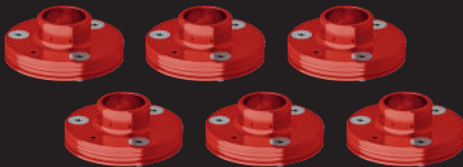

SCANMAX SCANNING KIT

Americas, Asia-Pacific
sales@metrologyworks.com
Phone: 816-650-2266

Europe
sales.eu@metrologyworks.com
Phone: +49 162/1826504

WHITE SCAN SPHERE WITH
STUD MOUNT
PN: SMAX-RS-146x1MM

BOLT ON MAGNET BASE
PN: SMAX-MT-MAG

1.5" SMR MOUNT
PN: SMAX-SMR-1x5

SCAN MAX SCANNING KIT*
PN: SMAX-RS-146x1MM-KIT-6X

*Carrycase Included

x6 Magnetic Bolt On Base

x6 Stud Sphere Mount

x6 Scan Spheres