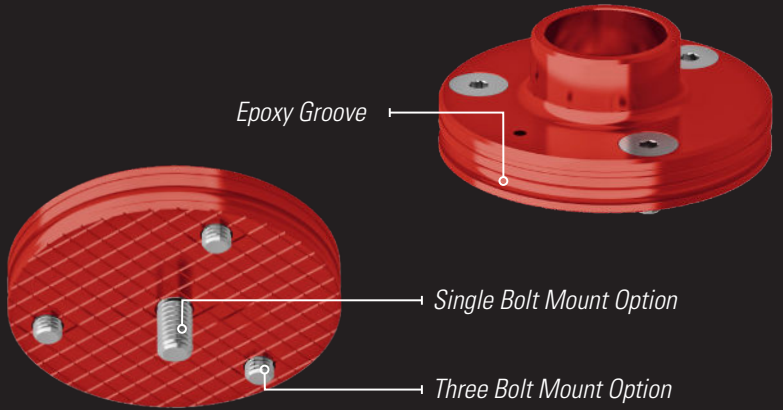

1.5" SMR MOUNT
PN: SMAX-SMR-1x5

SCAN MAX SCANNING KIT*
PN: SMAX-RS-146x1MM-KIT-6X

*Carrycase Included

x6 Magnetic Bolt On Base

x6 Stud Sphere Mount

x6 Scan Spheres