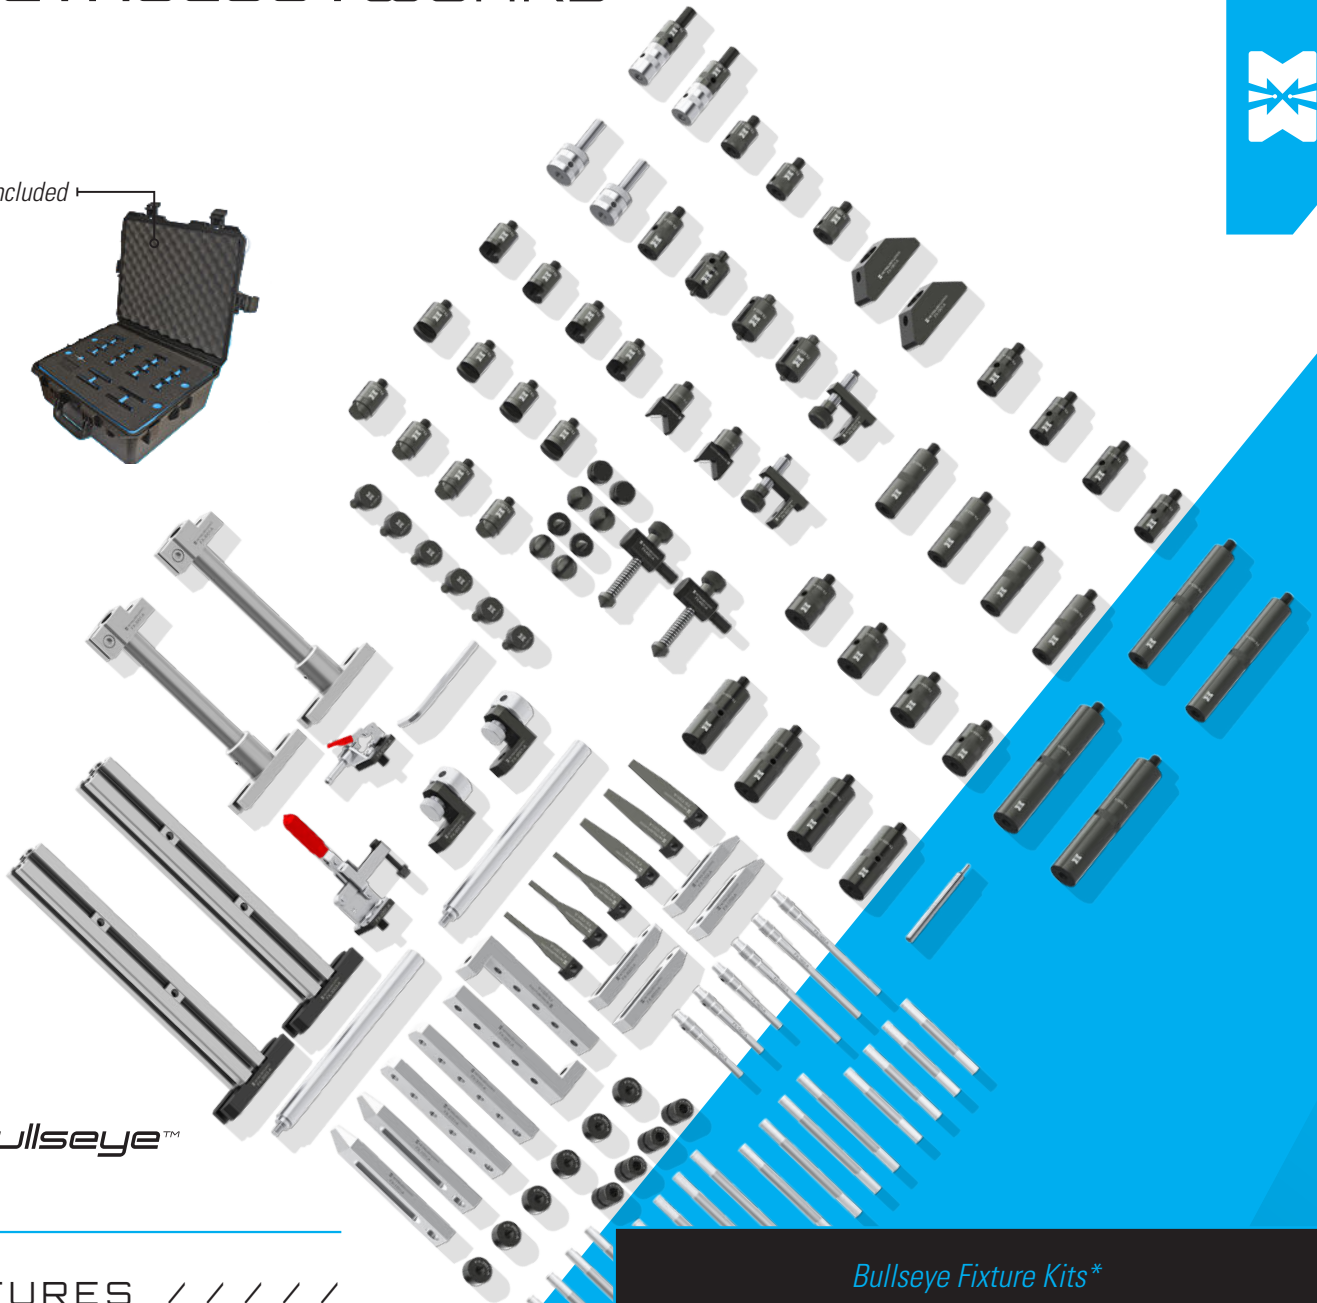

Storage Case Included

FEATURES / / / / /

- ✦ Kit Includes:
 - ✦ Standoffs
 - ✦ Clamps
 - ✦ Spring Clips
 - ✦ Rest Buttons
 - ✦ Towers
 - ✦ V-Blocks and more
- ✦ Laser Marked
- ✦ 124 Piece Kit
- ✦ Carry / Storage Case

Bullseye Fixture Kits*

Product Code	Kit Assortment	Thread
GP-FIX-KIT-124-M8	124 Pieces	M8
GP-FIX-KIT-124-M6	124 Pieces	M6
GP-FIX-KIT-124-x25	124 Pieces	1/4-20

FIXTURE & POSITIONING BULLSEYE™ FIXTURE KITS

ALL threaded parts numbers will end in thread designation (example: FX-1401-A-M8)

Image	MW Item#	QTY
	FX-1901-A	2
	FX-1902-A	2
	FX-8002-A	2
	FX-8001-A	2
	FX-8003-A*	2
	FX-3003-A*	2
	FX-2301-A	6
	FX-3802-A	1
	FX-1701-A*	2
	FX-1702-A*	2
	FX-2402-A	4
	FX-2403-A	4
	FX-2404-A	4
	FX-2405-A	4
	FX-2601-A	6
	FX-2501-A	4
	FX-3001-A*	2
	FX-6001-A	1
	FX-2201-A	1
	FX-3101-A	2
	FX-3201-A	2
	FX-3701-A*	1
	Carry Case*	1